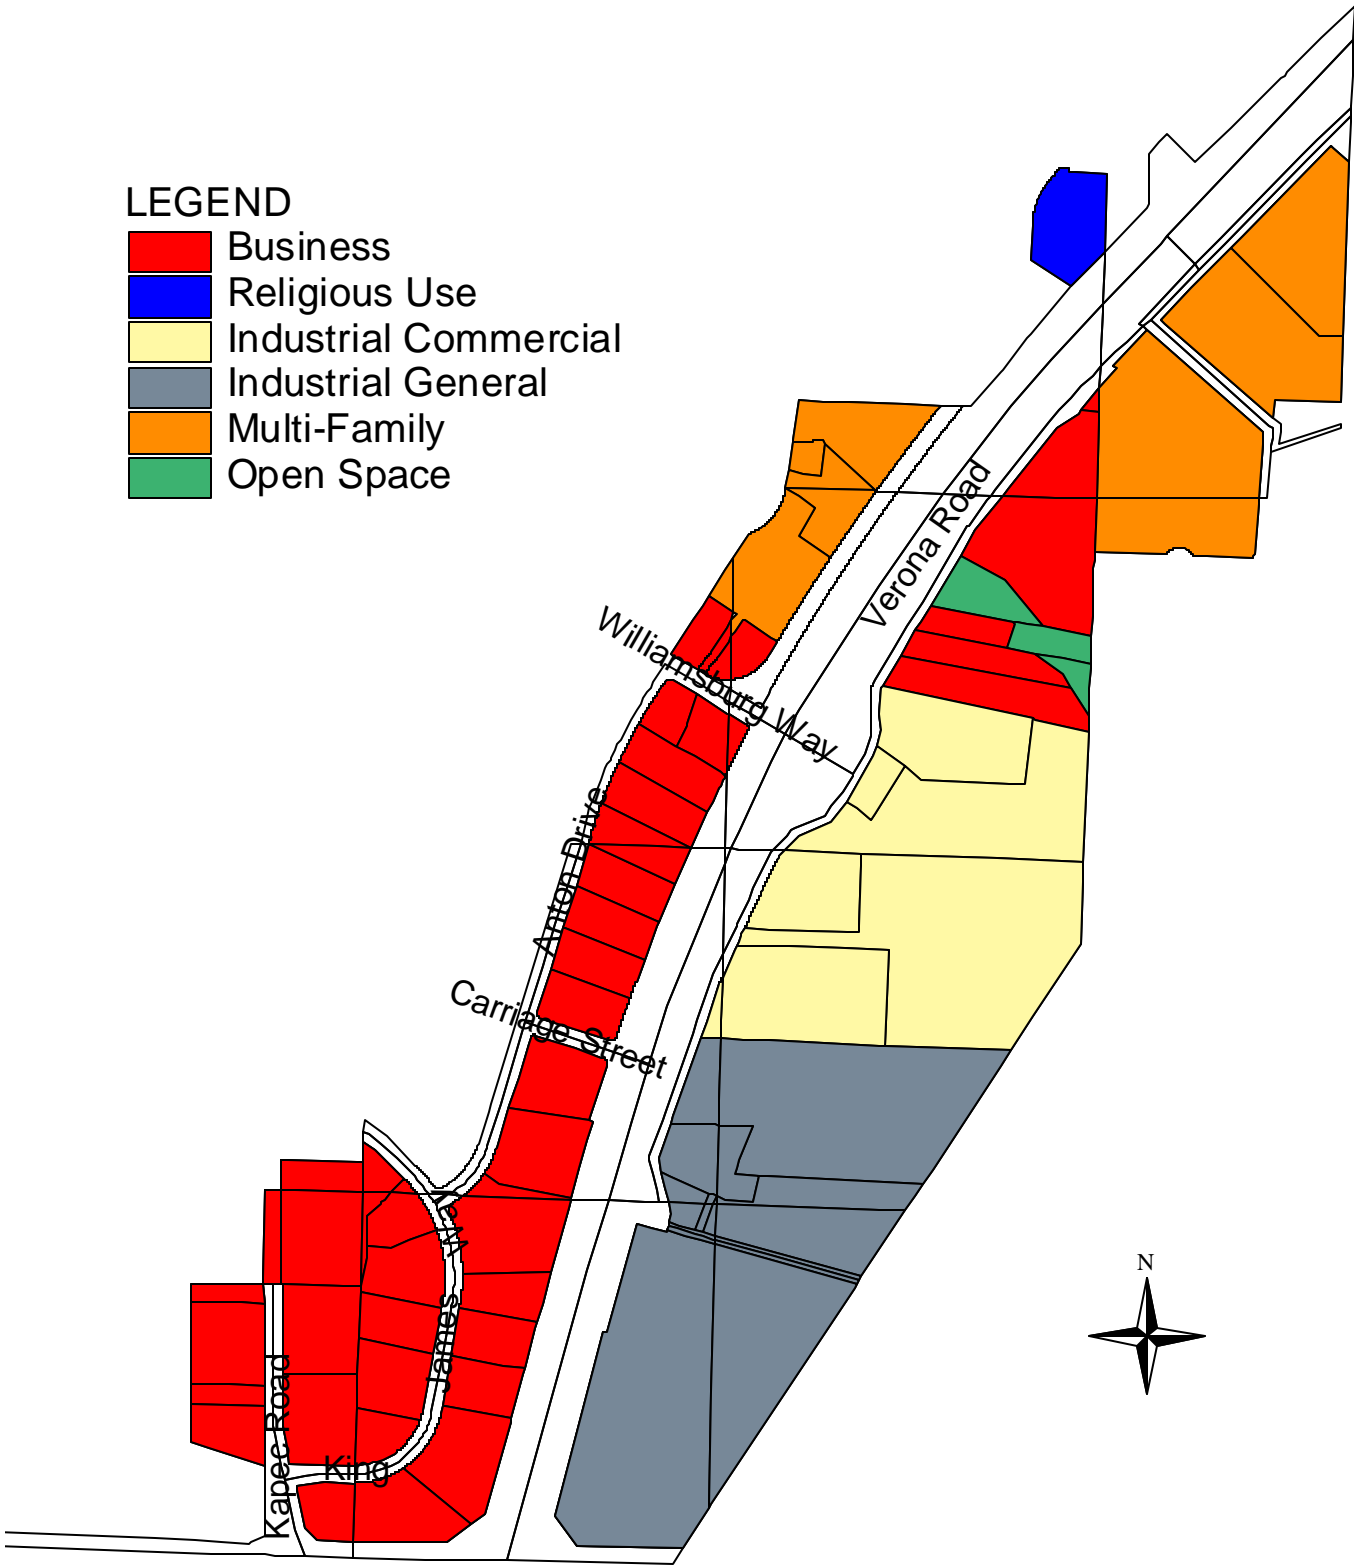

Verona Road Area Land Use Plan (Map 8)

LEGEND

- Business
- Religious Use
- Industrial Commercial
- Industrial General
- Multi-Family
- Open Space

Nesbitt Rd/Verona Rd Development Study
Fitchburg Planning Department
August 23, 2000

0 700 1400 Feet