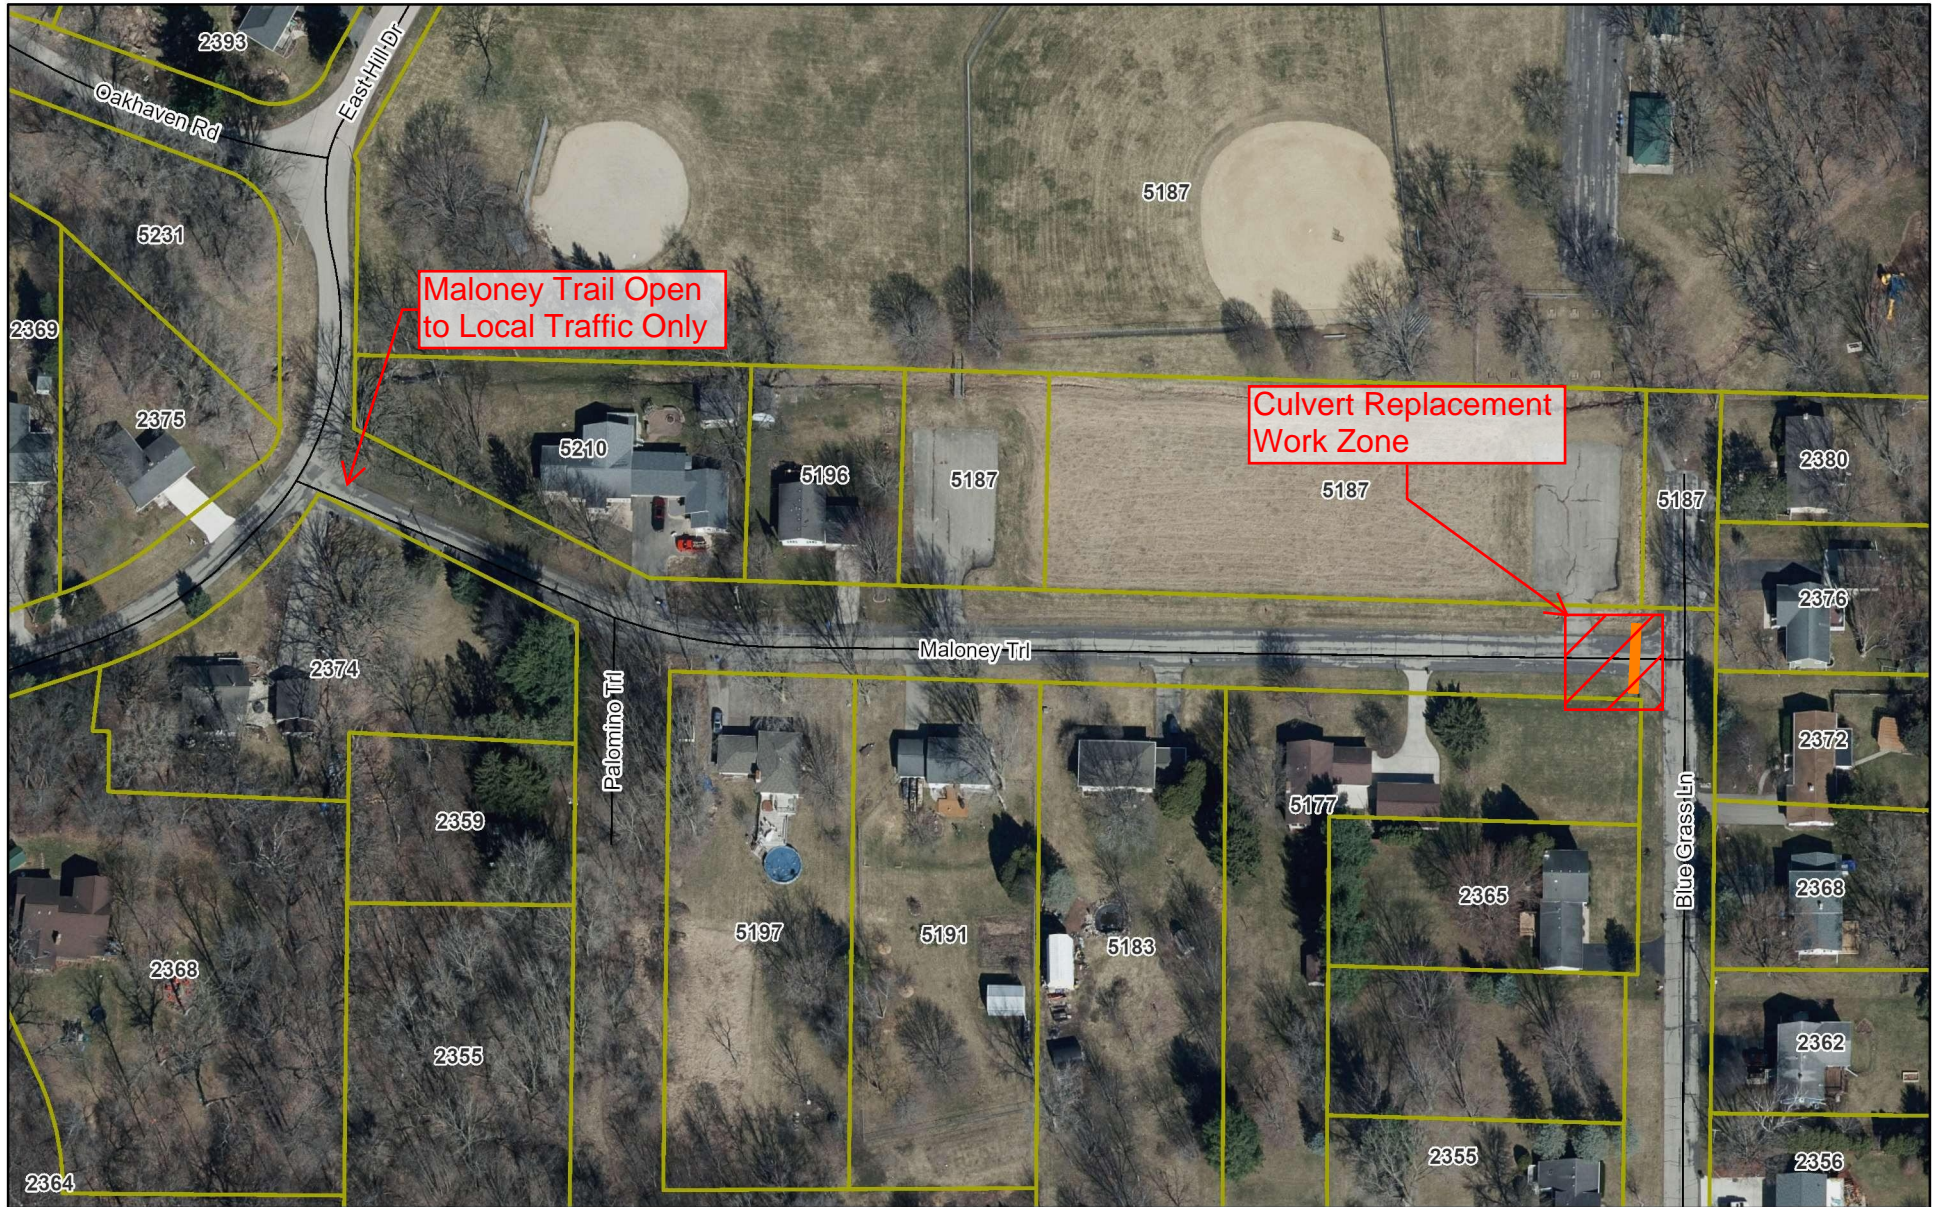

Maloney Trail Closure

8/25/25 - 8/29/25

Dane County Land Information Office (LIO), Fly Dane Partnership, Ayres Associates, Wisconsin Regional Orthoimagery Consortium (WROC)