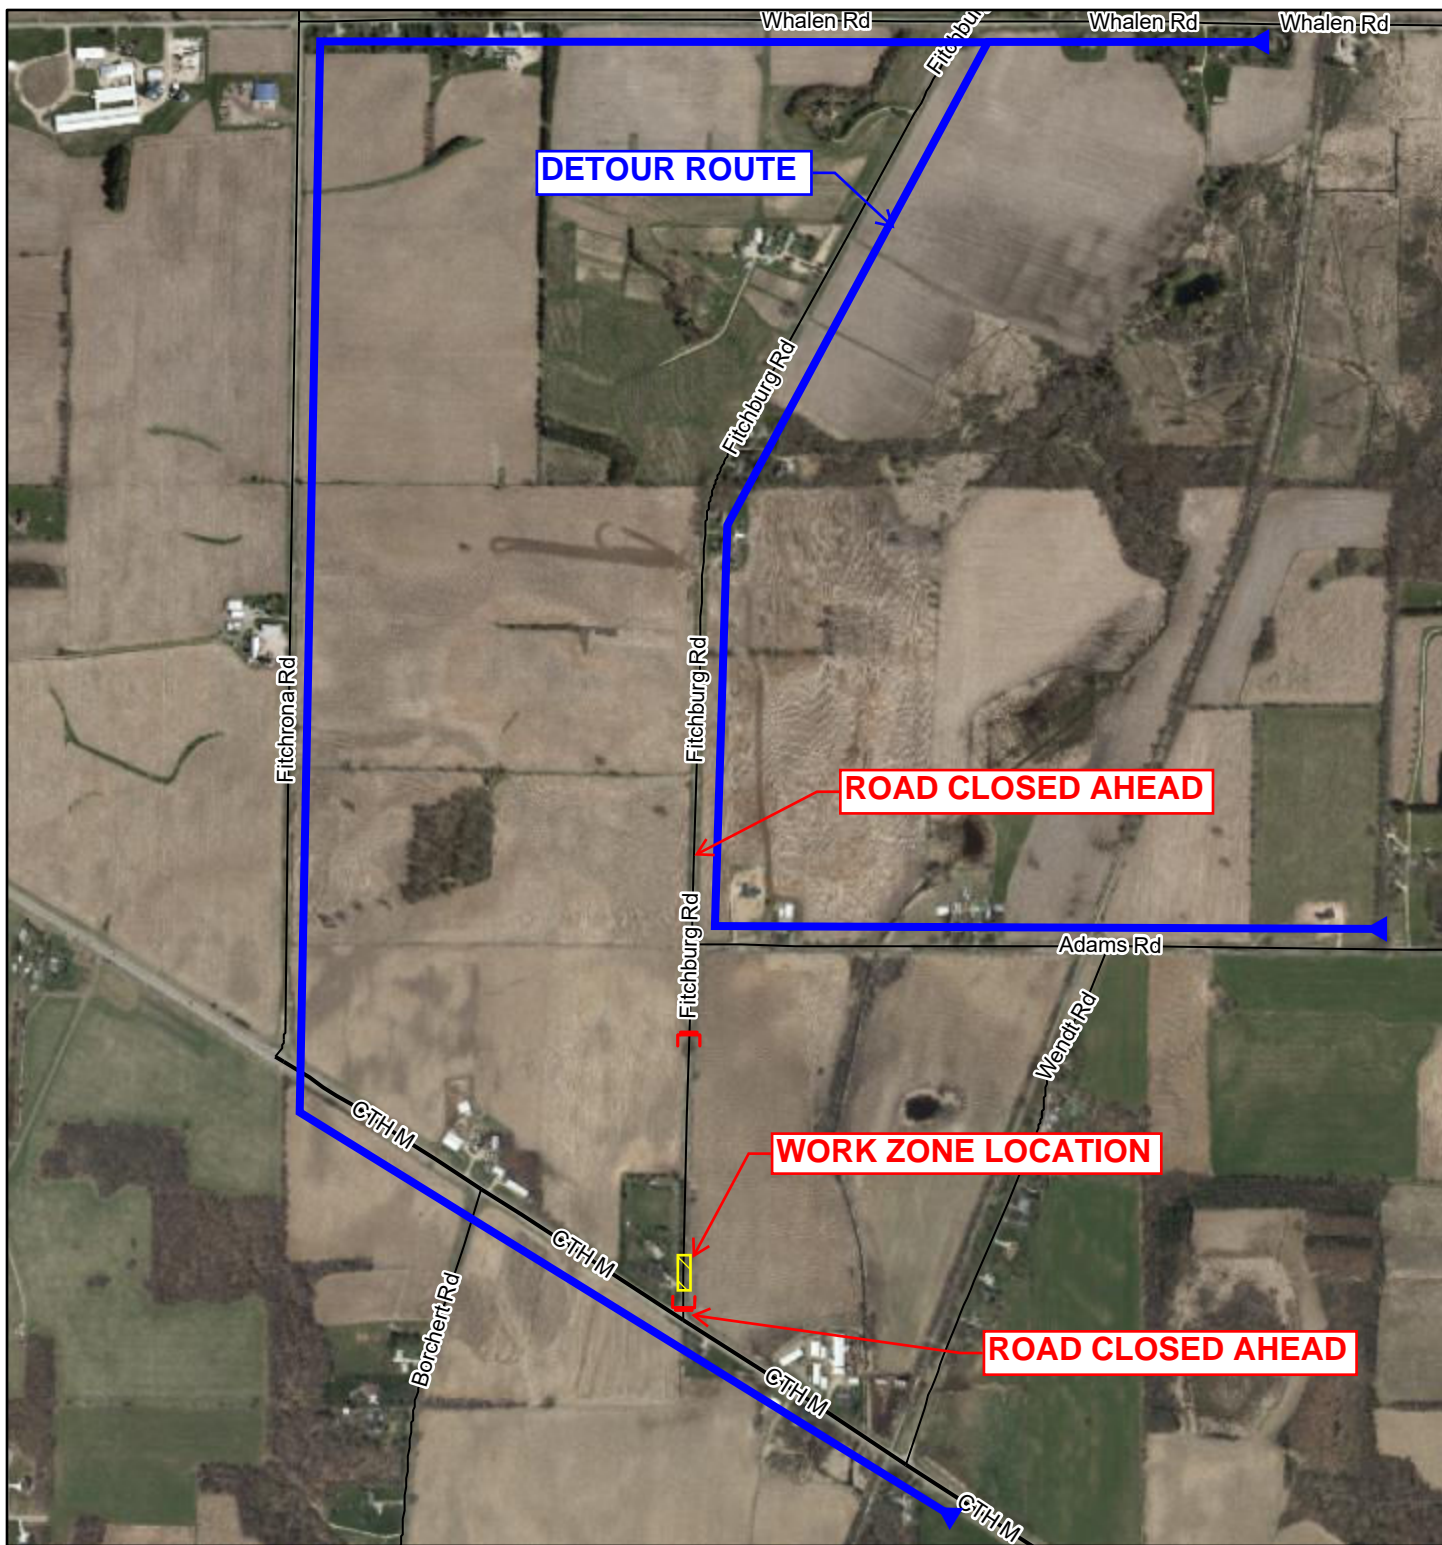

# Fitchburg Road Closure

July 15 - 17

7/11/2024, 10:44:33 AM

## Streets

- Local Road
- County Highway

1:18,056