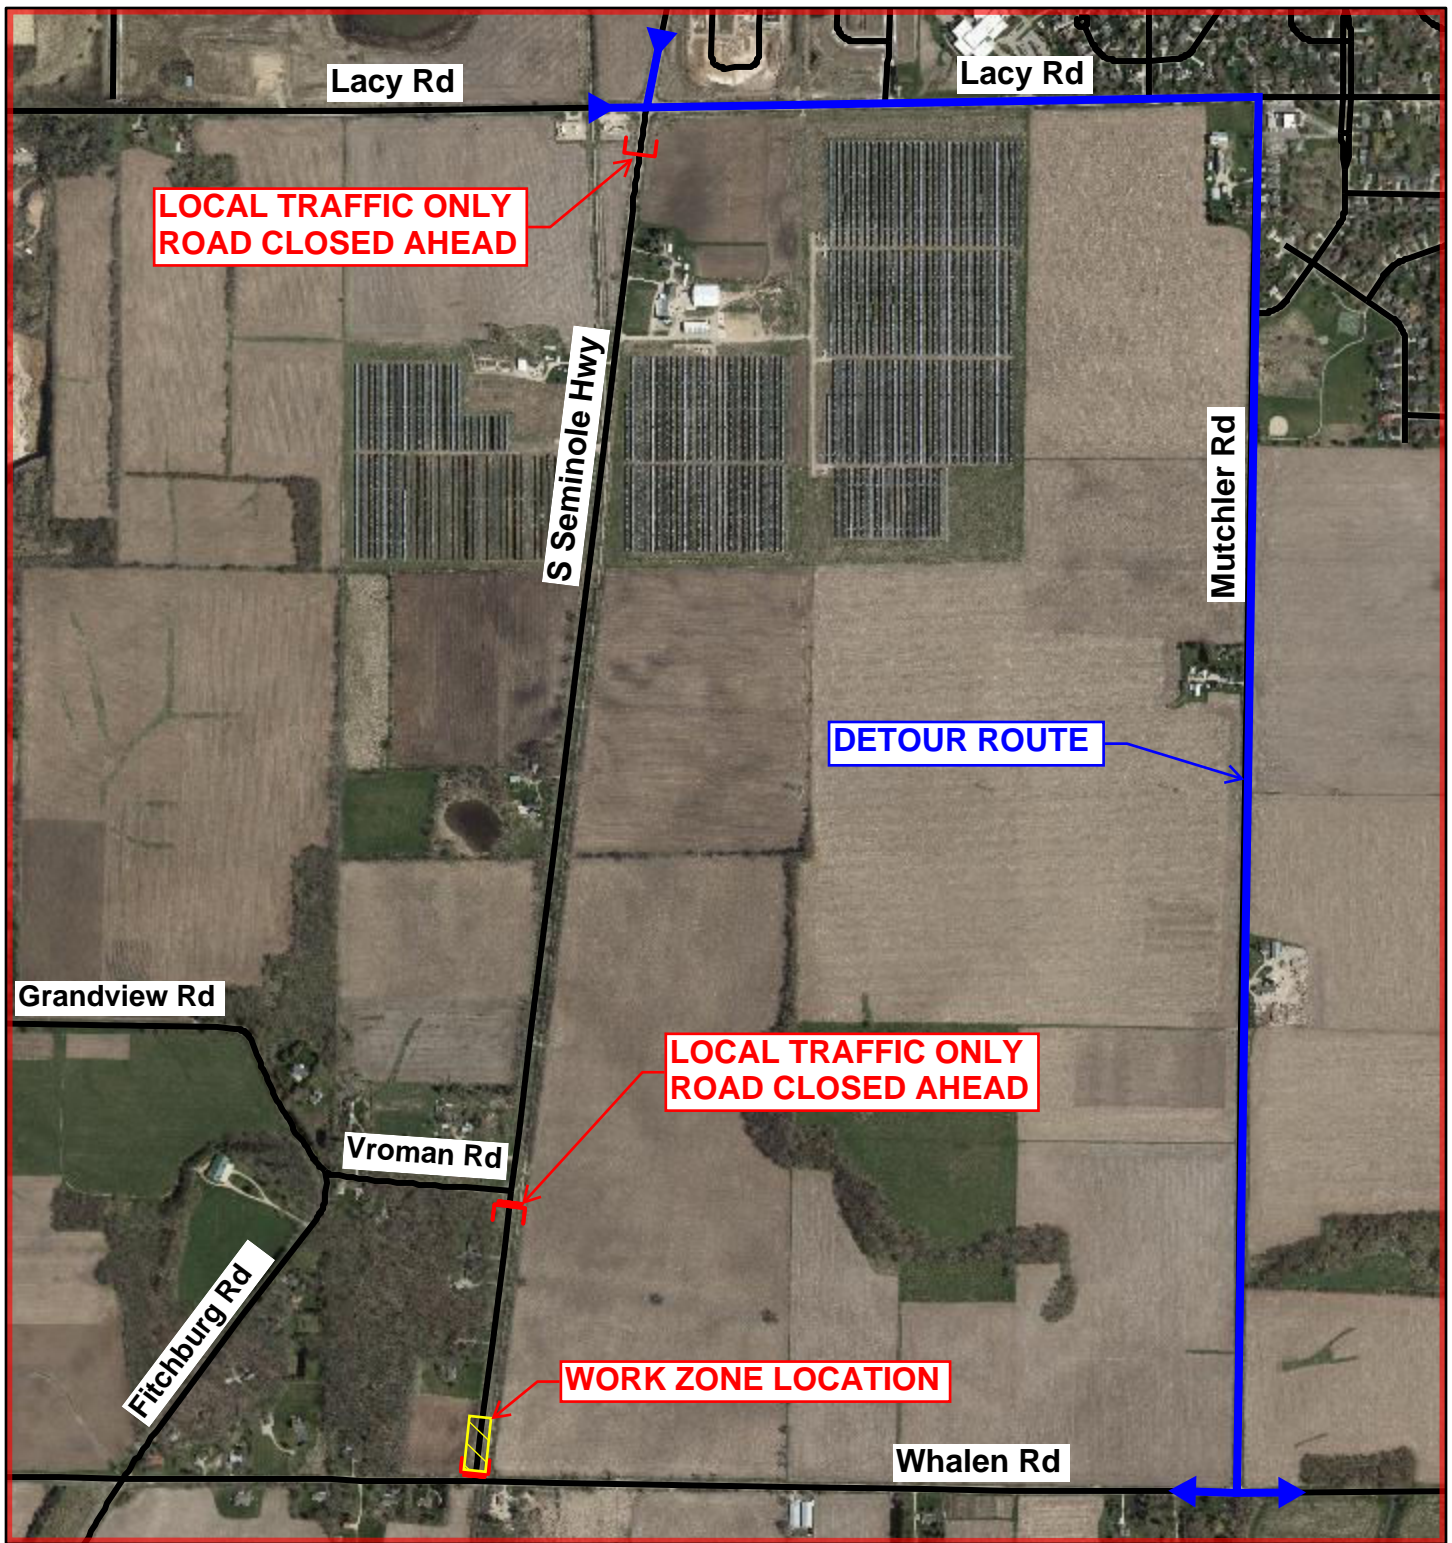

S Seminole Hwy Closure

May 13 - 15

May 10, 2024

Road Centerlines
— Local Road