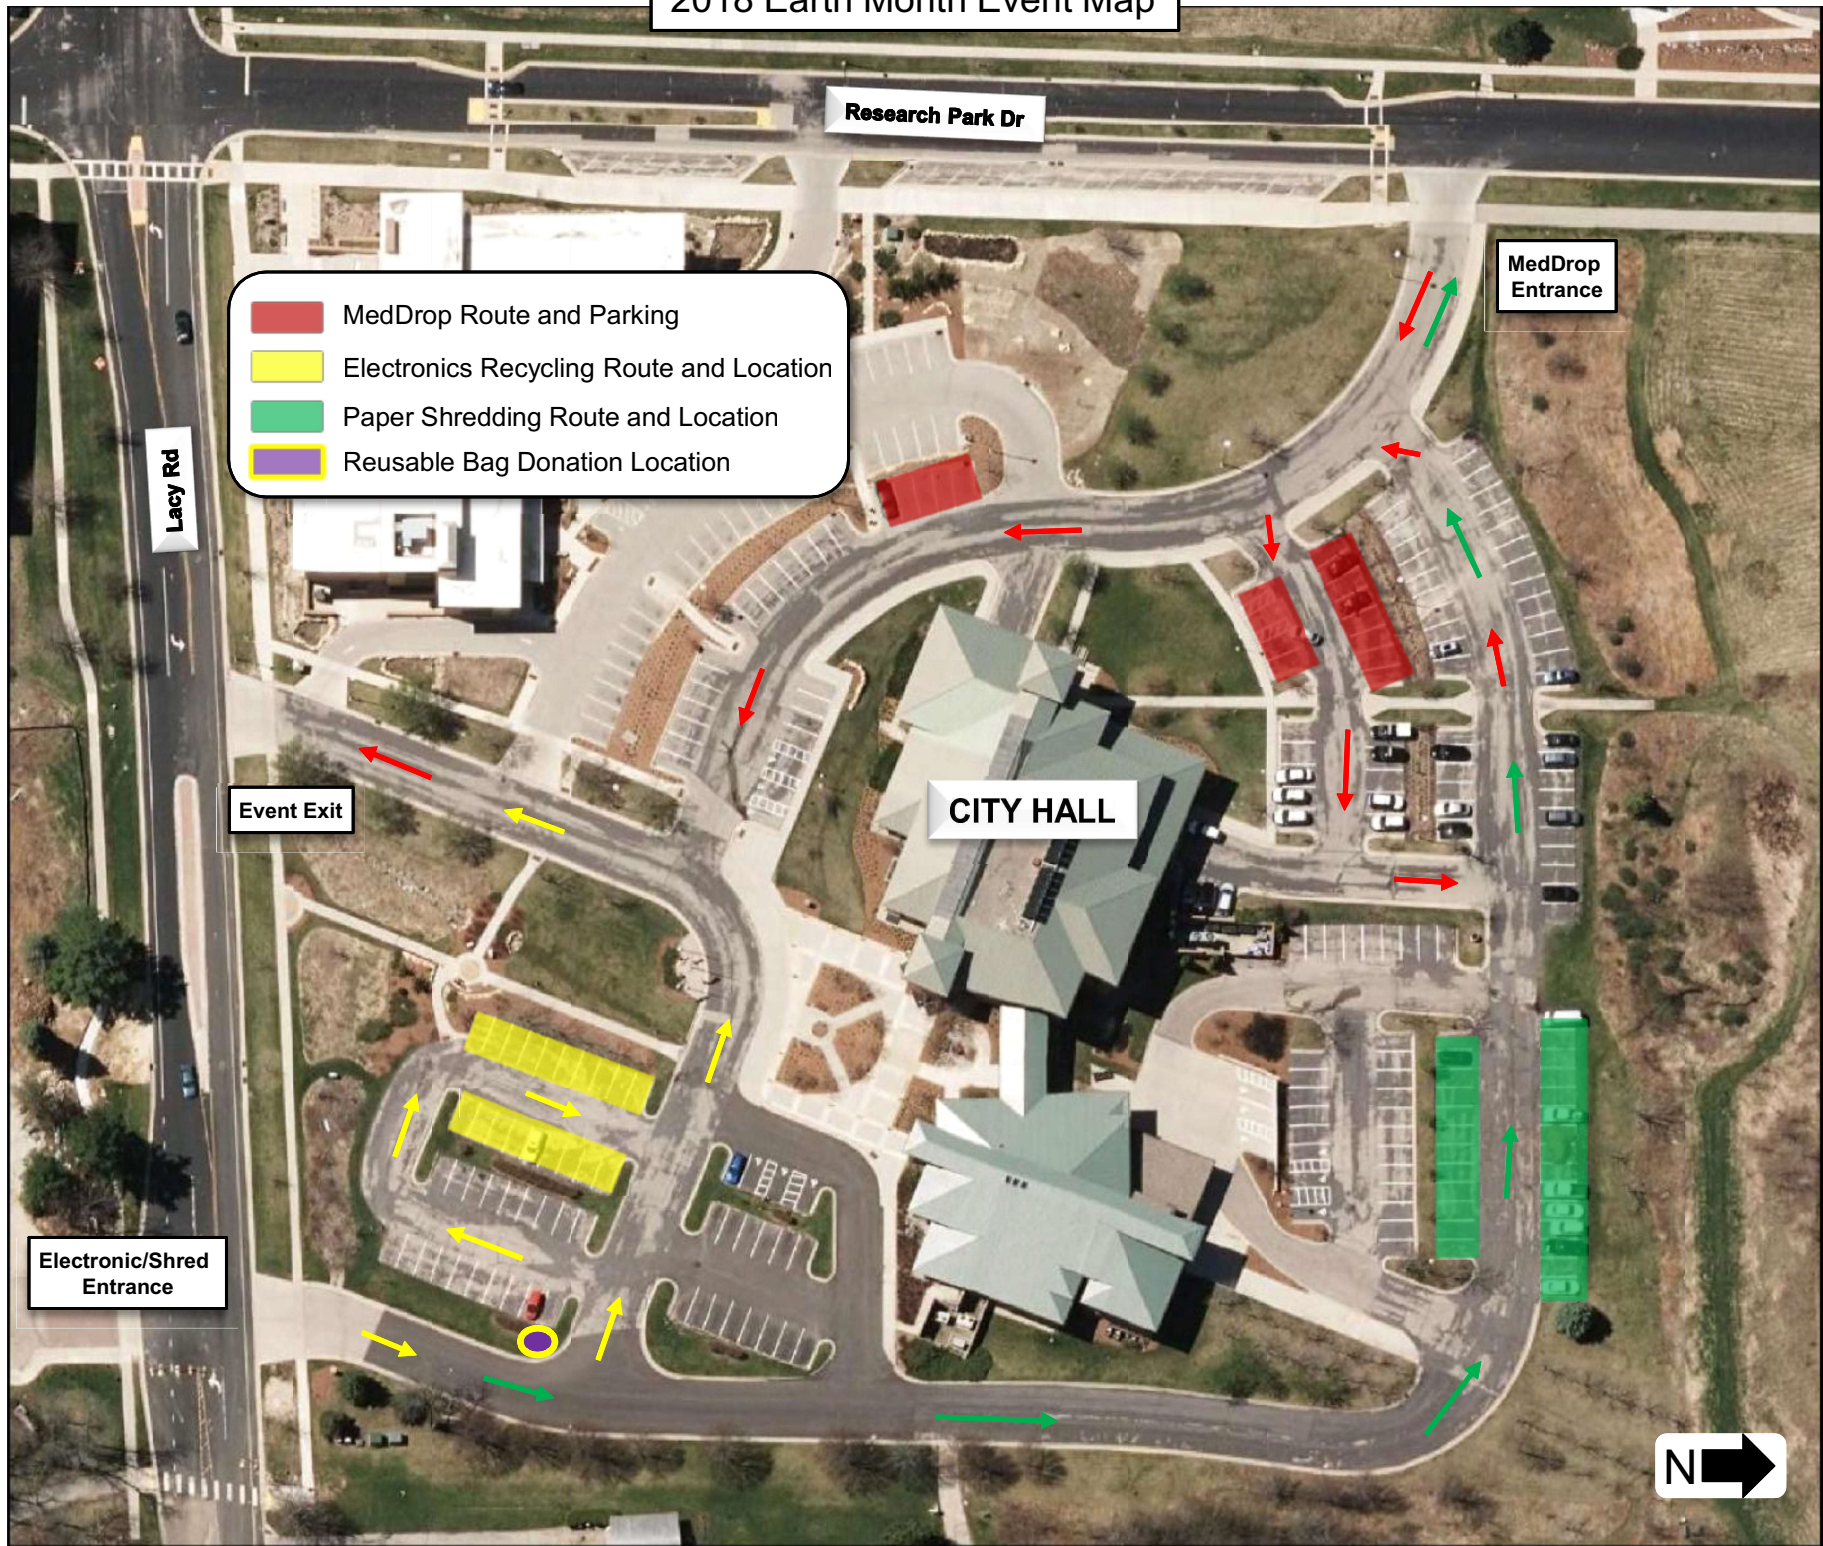

2018 Earth Month Event Map

- MedDrop Route and Parking
- Electronics Recycling Route and Location
- Paper Shredding Route and Location
- Reusable Bag Donation Location

Lacy Rd

Research Park Dr

MedDrop Entrance

Event Exit

CITY HALL

Electronic/Shred Entrance